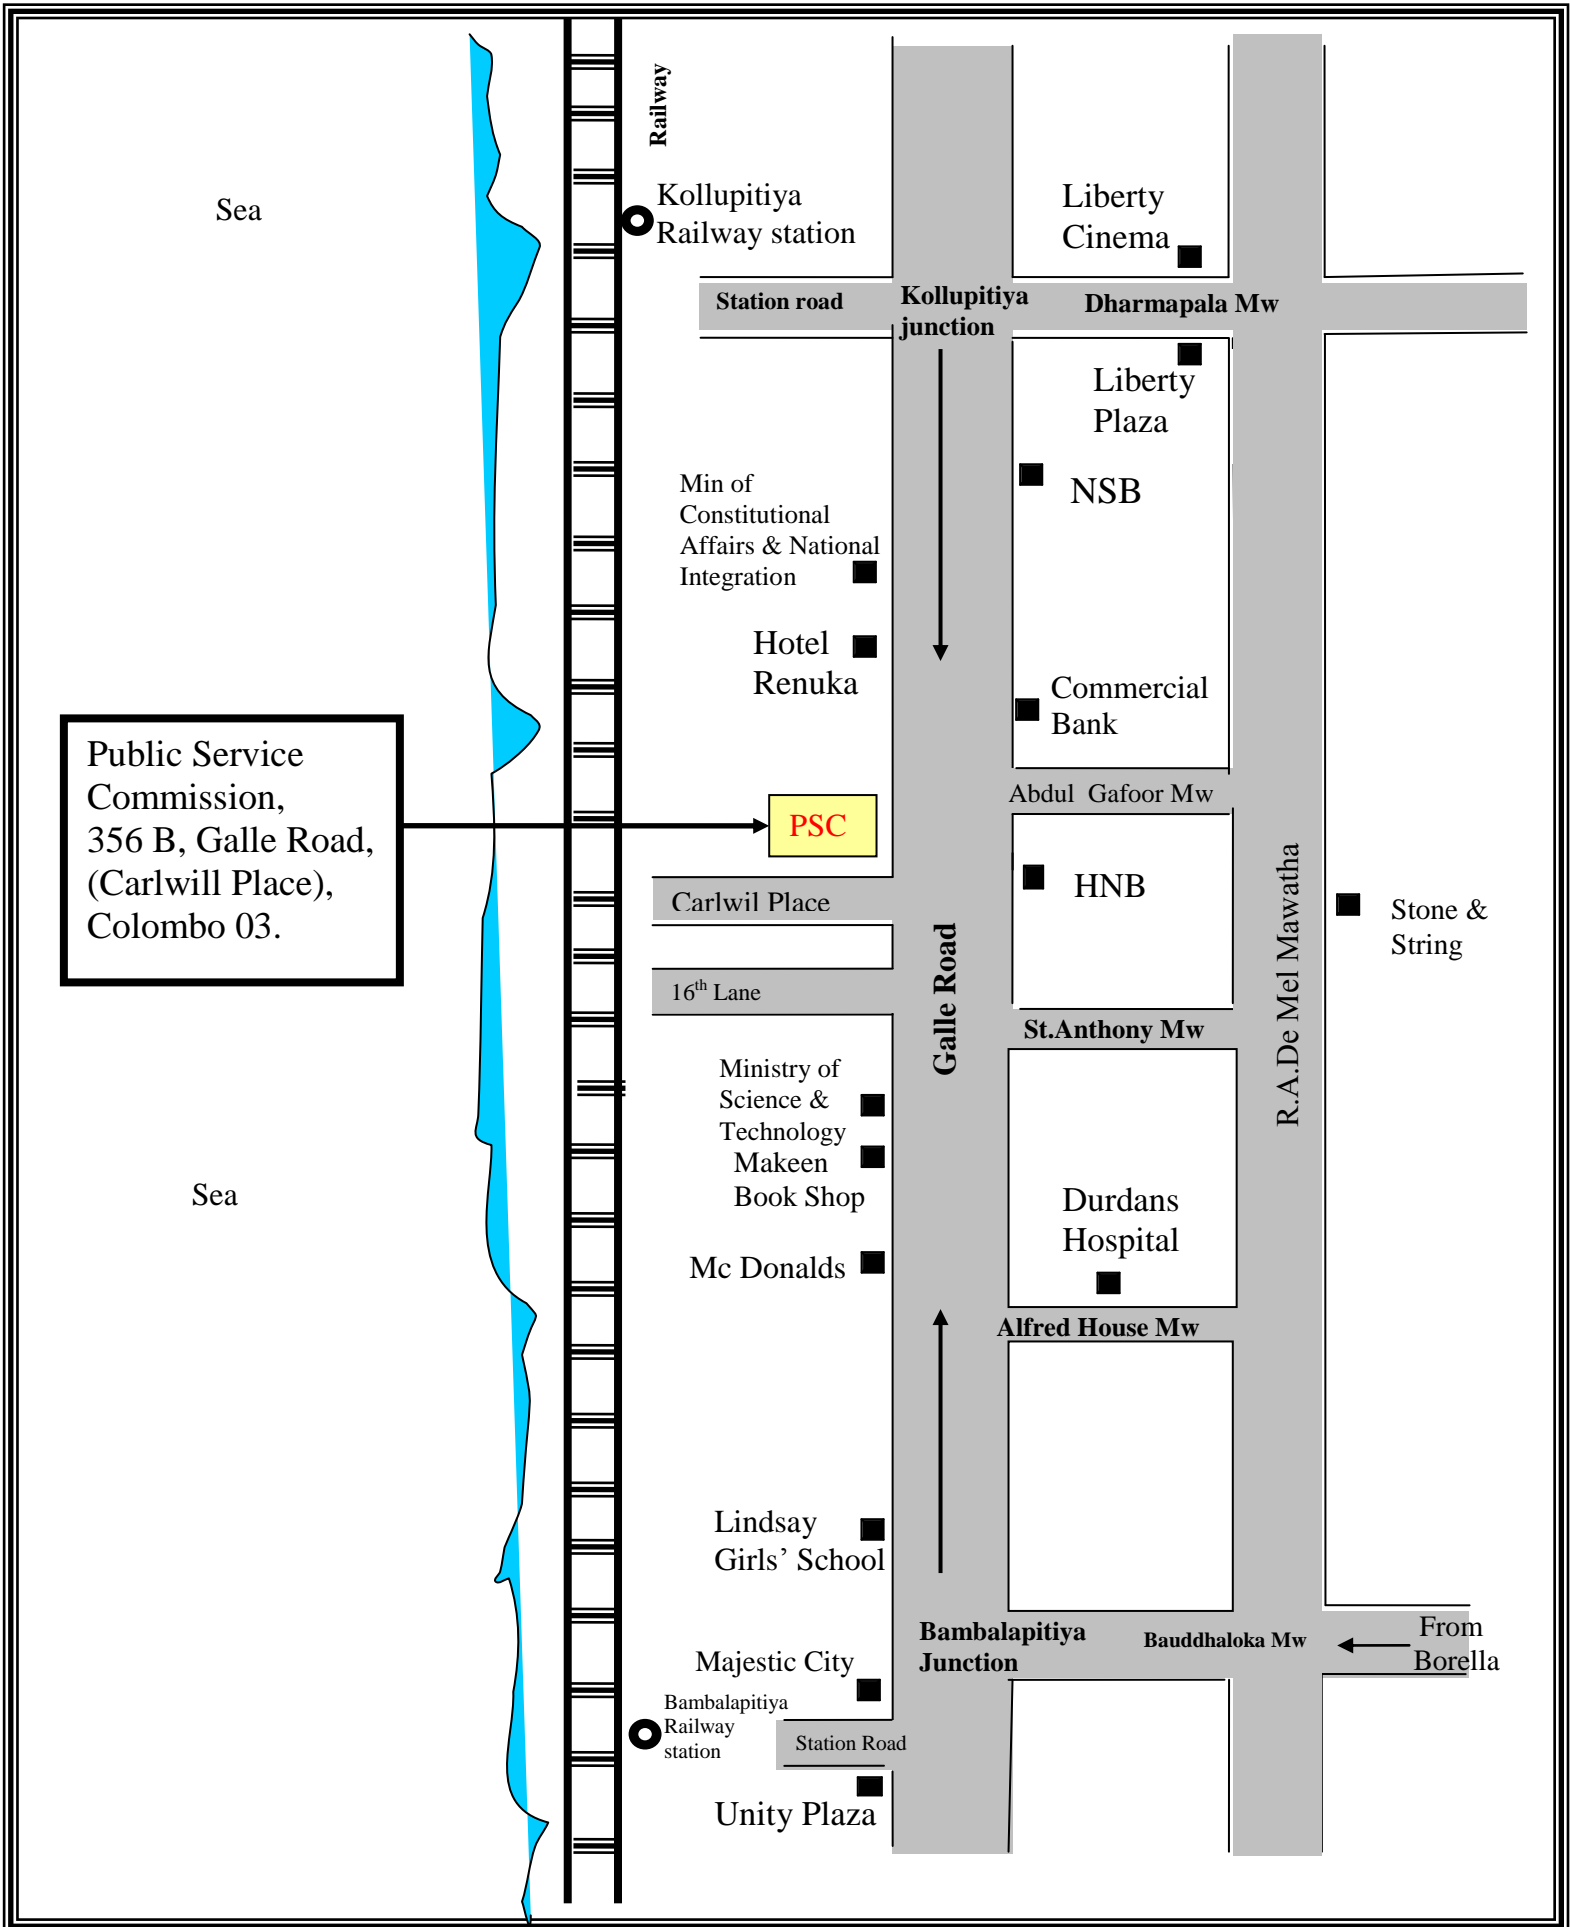

# Where is PSC?

## Directions

### **By Road**

| Bus Route No.                    | Via   | Place where you should get down |
|----------------------------------|---|---------------------------------|
| 175 ( Kohilawatta – Kollupitiya) | Rajagirirya ,Borella, Ward Place, Dharmapala Mawatha            | Kollupitiya Junction            |
| 177 ( Kaduwela – Kollupitiya)    | Malambe , Rajagirirya, Horton Place, Ananda Kumaraswami Mawatha |                                 |
| 100 (Panadura – Pettah)          | Galle Road, Dehiwala , Wellawatta, Bambalapitiya                | Kollupitiya (Near Hotel Renuka) |
| 101 , 102 (Moratuwa – Pettah)    |   |                                 |
| 112 ( Maharagama – Kotahena)     |   |                                 |

By Train: Take any train running between Fort & Matara Railway Stations and get down at Kollupitiya Railway station.